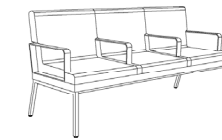

201 Full Chair Add
22" w x 25" d x 35" h
seat height: 18"
seat depth: 19"
arm height: 25"

201 Bariatric Chair
32" w x 25" d x 35" h
seat height: 18"
seat depth: 19"
arm height: 25"

201 Bariatric Chair add
30" w x 25" d x 35" h
seat height: 18"
seat depth: 19"
arm height: 25"

Technical Specs

201 Two Chairs
44" w x 25" d x 35" h
seat height: 18"
seat depth: 19"
arm height: 25"

201 Two Chairs w/ inter arm
44" w x 25" d x 35" h
seat height: 18"
seat depth: 19"
arm height: 25"

201 Three Chairs
64" w x 25" d x 35" h
seat height: 18"
seat depth: 19"
arm height: 25"

201 Three Chairs w/ inter arm
64" w x 25" d x 35" h
seat height: 18"
seat depth: 19"
arm height: 25"

201 Three Chairs and table w/ inter arm
86" w x 25" d x 35" h
seat height: 18"
seat depth: 19"
arm height: 25"