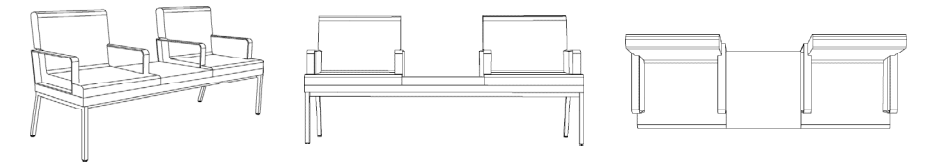

201 Three Seat Ottoman w/ table
88w x 22"d x 18"h
seat height: 18"

Technical Specs

201 Table
22"w x 22"d x 18"h
seat height: 18"

201 Table add
22"w x 22"d x 18"h
seat height: 18"

201 Two Chairs and center table w/ inter arm
64"w x 25"d x 35"h
seat height: 18"
seat depth: 19"
arm height: 25"

201 Two Chairs and table w/ inter arm
64"w x 25"d x 35"h
seat height: 18"
seat depth: 19"
arm height: 25"

201 Two Chairs and table
64"w x 25"d x 35"h
seat height: 18"
seat depth: 19"
arm height: 25"

IOA Healthcare Furniture
829 Blair Street
Thomasville, NC 27360