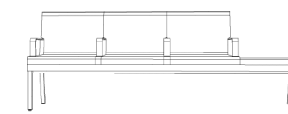

201 Full Chair Add
22" w x 25" d x 35" h
seat height: 18"
seat depth: 19"
arm height: 25"

201 Bariatric Chair
32" w x 25" d x 35" h
seat height: 18"
seat depth: 19"
arm height: 25"

201 Bariatric Chair add
30" w x 25" d x 35" h
seat height: 18"
seat depth: 19"
arm height: 25"

Technical Specs

201 Two Chairs
44" w x 25" d x 35" h
seat height: 18"
seat depth: 19"
arm height: 25"

201 Two Chairs w/ inter arm
44" w x 25" d x 35" h
seat height: 18"
seat depth: 19"
arm height: 25"

201 Three Chairs
64" w x 25" d x 35" h
seat height: 18"
seat depth: 19"
arm height: 25"

201 Three Chairs w/ inter arm
64" w x 25" d x 35" h
seat height: 18"
seat depth: 19"
arm height: 25"

201 Three Chairs and table w/ inter arm
86" w x 25" d x 35" h
seat height: 18"
seat depth: 19"
arm height: 25"