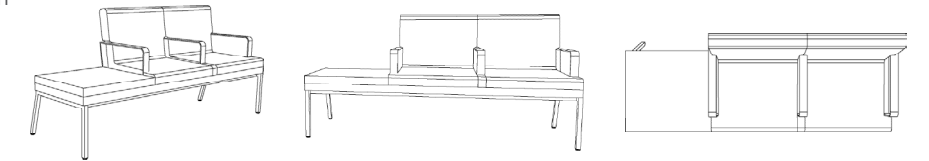

Technical Specs

201 Ottoman
22"w x 22"d x 18"h
seat height: 18"

201 Ottoman add
22"w x 22"d x 18"h
seat height: 18"

201 Two Seat Ottoman
44"w x 22"d x 18"h
seat height: 18"

201 Three Seat Ottoman
66"w x 22"d x 18"h
seat height: 18"

201 Three Seat Ottoman w/ table
88w x 22"d x 18"h
seat height: 18"

Technical Specs

201 Table
22"w x 22"d x 18"h
seat height: 18"

201 Table add
22"w x 22"d x 18"h
seat height: 18"

201 Two Chairs and center table w/ inter arm
64"w x 25"d x 35"h
seat height: 18"
seat depth: 19"
arm height: 25"

201 Two Chairs and table w/ inter arm
64"w x 25"d x 35"h
seat height: 18"
seat depth: 19"
arm height: 25"

201 Two Chairs and table
64"w x 25"d x 35"h
seat height: 18"
seat depth: 19"
arm height: 25"

IOA Healthcare Furniture
829 Blair Street
Thomasville, NC 27360