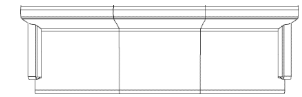

201 Full Chair Add
22" w x 25" d x 35" h
seat height: 18"
seat depth: 19"
arm height: 25"

201 Bariatric Chair
32" w x 25" d x 35" h
seat height: 18"
seat depth: 19"
arm height: 25"

201 Bariatric Chair add
30" w x 25" d x 35" h
seat height: 18"
seat depth: 19"
arm height: 25"

Technical Specs

201 Two Chairs
44" w x 25" d x 35" h
seat height: 18"
seat depth: 19"
arm height: 25"

201 Two Chairs w/ inter arm
44" w x 25" d x 35" h
seat height: 18"
seat depth: 19"
arm height: 25"

201 Three Chairs
64" w x 25" d x 35" h
seat height: 18"
seat depth: 19"
arm height: 25"

201 Three Chairs w/ inter arm
64" w x 25" d x 35" h
seat height: 18"
seat depth: 19"
arm height: 25"

201 Three Chairs and table w/ inter arm
86" w x 25" d x 35" h
seat height: 18"
seat depth: 19"
arm height: 25"

Technical Specs

201 Ottoman
22"w x 22"d x 18"h
seat height: 18"

201 Ottoman add
22"w x 22"d x 18"h
seat height: 18"

201 Two Seat Ottoman
44"w x 22"d x 18"h
seat height: 18"

201 Three Seat Ottoman
66"w x 22"d x 18"h
seat height: 18"