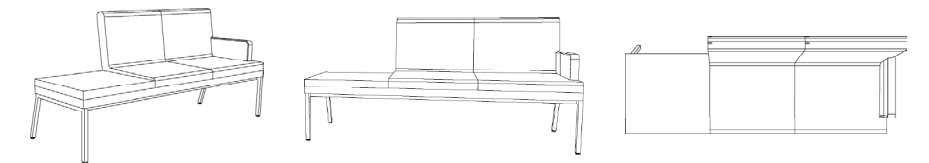

201 Three Seat Ottoman w/ table
88w x 22"d x 18"h
seat height: 18"

Technical Specs

201 Table
22"w x 22"d x 18"h
seat height: 18"

201 Table add
22"w x 22"d x 18"h
seat height: 18"

201 Two Chairs and center table w/ inter arm
64"w x 25"d x 35"h
seat height: 18"
seat depth: 19"
arm height: 25"

201 Two Chairs and table w/ inter arm
64"w x 25"d x 35"h
seat height: 18"
seat depth: 19"
arm height: 25"

201 Two Chairs and table
64"w x 25"d x 35"h
seat height: 18"
seat depth: 19"
arm height: 25"

IOA Healthcare Furniture
829 Blair Street
Thomasville, NC 27360