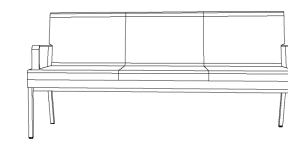

201 Full Chair Add
22" w x 25" d x 35" h
seat height: 18"
seat depth: 19"
arm height: 25"

201 Bariatric Chair
32" w x 25" d x 35" h
seat height: 18"
seat depth: 19"
arm height: 25"

201 Bariatric Chair add
30" w x 25" d x 35" h
seat height: 18"
seat depth: 19"
arm height: 25"

Technical Specs

201 Two Chairs
44" w x 25" d x 35" h
seat height: 18"
seat depth: 19"
arm height: 25"

201 Two Chairs w/ inter arm
44" w x 25" d x 35" h
seat height: 18"
seat depth: 19"
arm height: 25"

201 Three Chairs
64" w x 25" d x 35" h
seat height: 18"
seat depth: 19"
arm height: 25"

201 Three Chairs w/ inter arm
64" w x 25" d x 35" h
seat height: 18"
seat depth: 19"
arm height: 25"

201 Three Chairs and table w/ inter arm
86" w x 25" d x 35" h
seat height: 18"
seat depth: 19"
arm height: 25"