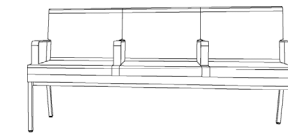

201 Full Chair Add
22" w x 25" d x 35" h
seat height: 18"
seat depth: 19"
arm height: 25"

201 Bariatric Chair
32" w x 25" d x 35" h
seat height: 18"
seat depth: 19"
arm height: 25"

201 Bariatric Chair add
30" w x 25" d x 35" h
seat height: 18"
seat depth: 19"
arm height: 25"

Technical Specs

201 Two Chairs
44" w x 25" d x 35" h
seat height: 18"
seat depth: 19"
arm height: 25"

201 Two Chairs w/ inter arm
44" w x 25" d x 35" h
seat height: 18"
seat depth: 19"
arm height: 25"

201 Three Chairs
64" w x 25" d x 35" h
seat height: 18"
seat depth: 19"
arm height: 25"

201 Three Chairs w/ inter arm
64" w x 25" d x 35" h
seat height: 18"
seat depth: 19"
arm height: 25"

201 Three Chairs and table w/ inter arm
86" w x 25" d x 35" h
seat height: 18"
seat depth: 19"
arm height: 25"