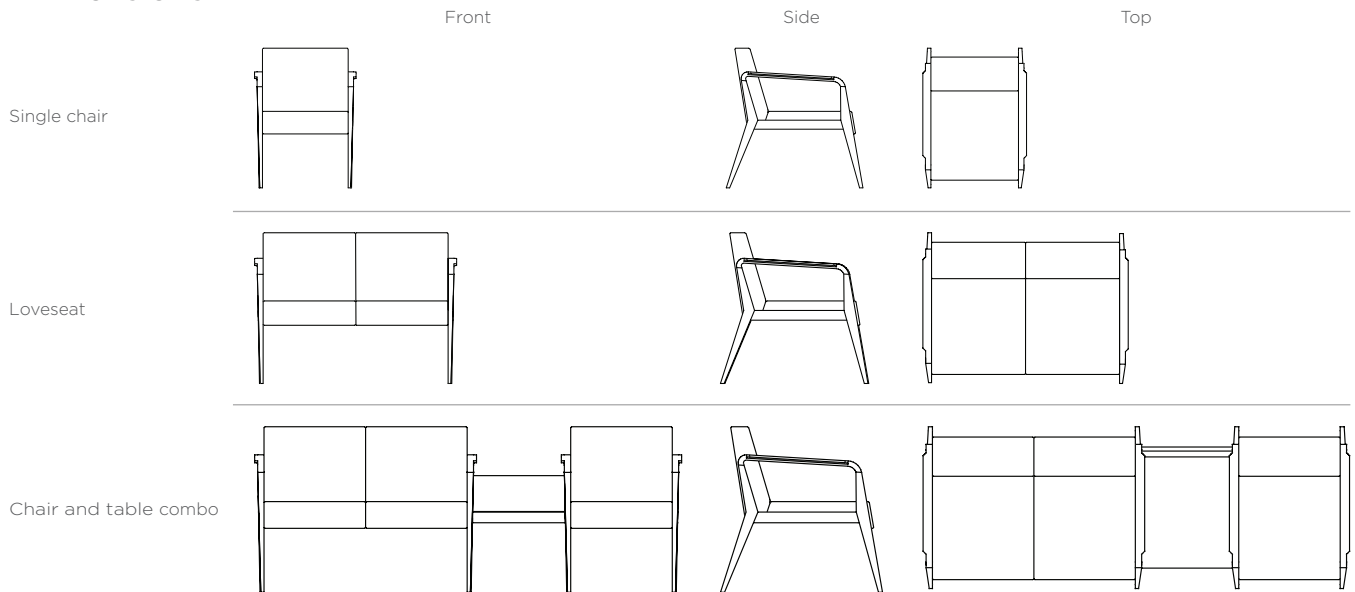

# Viggo

Tandem seating collection

## Dimensions

### Viggo Collection

Model	Short Description	W	D	H	SW	SD	SH	AH	WT CAP
240	tandem, single chair	24	30	31	22	18	18	25	350 lbs
240-2	tandem, loveseat chair	41	30	31	2	18	18	25	350 lbs
240-accatoca	tandem, chair and table combo	80	30	31	22	18	18	25	350 lbs