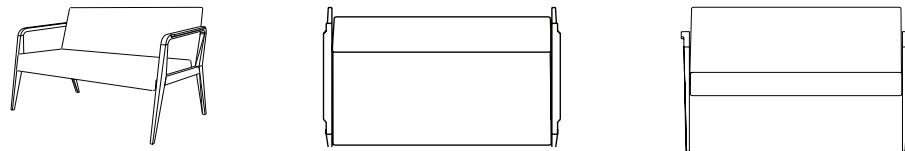

Viggo Lounge

Viggo Lounge

Viggo Lounge

Technical Specs

240 Full tandem chair
26" w x 30" d x 31" h
seat height: 17"
seat depth: 18"
arm height: 26"

240b Full tandem bariatric
34" w x 30" d x 31" h
seat height: 17"
seat depth: 18"
arm height: 26"

240acca Tandem loveseat
49" w x 30" d x 31" h
seat height: 17"
seat depth: 18"
arm height: 26"

240acaca Tandem loveseat intermediate arm
49" w x 30" d x 31" h
seat height: 17"
seat depth: 18"
arm height: 26"

240actca Tandem chairs with center table
66" w x 30" d x 31" h
seat height: 17"
seat depth: 18"
arm height: 26"

Technical Specs

242u Lounge chair
28" w x 30" d x 34" h
seat height: 17"
seat depth: 20"
arm height: 25"

242a Lounge open arm chair
28" w x 30" d x 34" h
seat height: 17"
seat depth: 20"
arm height: 25"

242ab Lounge bariatric
36" w x 30" d x 34" h
seat height: 17"
seat depth: 20"
arm height: 25"

242uccu Lounge loveseat
50" w x 30" d x 34" h
seat height: 17"
seat depth: 20"
arm height: 25"