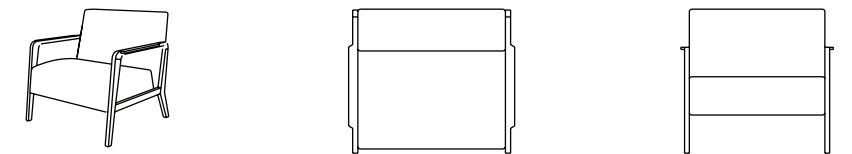

Viggo Lounge

Viggo Lounge

Viggo Lounge

Technical Specs

240 Full tandem chair
26" w x 30" d x 31" h
seat height: 17"
seat depth: 18"
arm height: 26"

240b Full tandem bariatric
34" w x 30" d x 31" h
seat height: 17"
seat depth: 18"
arm height: 26"

240actca Tandem chairs with center table
66" w x 30" d x 31" h
seat height: 17"
seat depth: 18"
arm height: 26"

Technical Specs

242u Lounge chair
28" w x 30" d x 34" h
seat height: 17"
seat depth: 20"
arm height: 25"

242a Lounge open arm chair
28" w x 30" d x 34" h
seat height: 17"
seat depth: 20"
arm height: 25"

242ab Lounge bariatric
36" w x 30" d x 34" h
seat height: 17"
seat depth: 20"
arm height: 25"

242uccu Lounge loveseat
50" w x 30" d x 34" h
seat height: 17"
seat depth: 20"
arm height: 25"

242acca Lounge open arm loveseat
50" w x 30" d x 34" h
seat height: 17"
seat depth: 20"
arm height: 25"