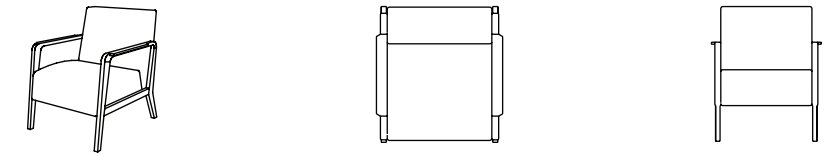

Viggo Lounge

Viggo Lounge

Viggo Lounge

Technical Specs

240 Full tandem chair
26" w x 30" d x 31" h
seat height: 17"
seat depth: 18"
arm height: 26"

240b Full tandem bariatric
34" w x 30" d x 31" h
seat height: 17"
seat depth: 18"
arm height: 26"

240actca Tandem chairs with center table
66" w x 30" d x 31" h
seat height: 17"
seat depth: 18"
arm height: 26"

Technical Specs

242u Lounge chair
28" w x 30" d x 34" h
seat height: 17"
seat depth: 20"
arm height: 25"

242a Lounge open arm chair
28" w x 30" d x 34" h
seat height: 17"
seat depth: 20"
arm height: 25"

242ab Lounge bariatric
36" w x 30" d x 34" h
seat height: 17"
seat depth: 20"
arm height: 25"

242uccu Lounge loveseat
50" w x 30" d x 34" h
seat height: 17"
seat depth: 20"
arm height: 25"

242acca Lounge open arm loveseat
50" w x 30" d x 34" h
seat height: 17"
seat depth: 20"
arm height: 25"