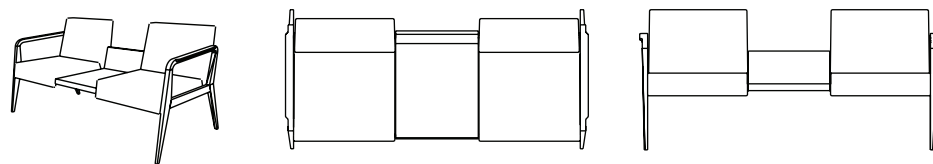

Viggo Lounge

Viggo Lounge

Viggo Lounge

Technical Specs

240 Full tandem chair
26" w x 30" d x 31" h
seat height: 17"
seat depth: 18"
arm height: 26"

240b Full tandem bariatric
34" w x 30" d x 31" h
seat height: 17"
seat depth: 18"
arm height: 26"

240acca Tandem loveseat
49" w x 30" d x 31" h
seat height: 17"
seat depth: 18"
arm height: 26"

240acaca Tandem loveseat intermediate arm
49" w x 30" d x 31" h
seat height: 17"
seat depth: 18"
arm height: 26"

240actca Tandem chairs with center table
66" w x 30" d x 31" h
seat height: 17"
seat depth: 18"
arm height: 26"

Technical Specs

242u Lounge chair
28" w x 30" d x 34" h
seat height: 17"
seat depth: 20"
arm height: 25"

242a Lounge open arm chair
28" w x 30" d x 34" h
seat height: 17"
seat depth: 20"
arm height: 25"

242ab Lounge bariatric
36" w x 30" d x 34" h
seat height: 17"
seat depth: 20"
arm height: 25"

242uccu Lounge loveseat
50" w x 30" d x 34" h
seat height: 17"
seat depth: 20"
arm height: 25"