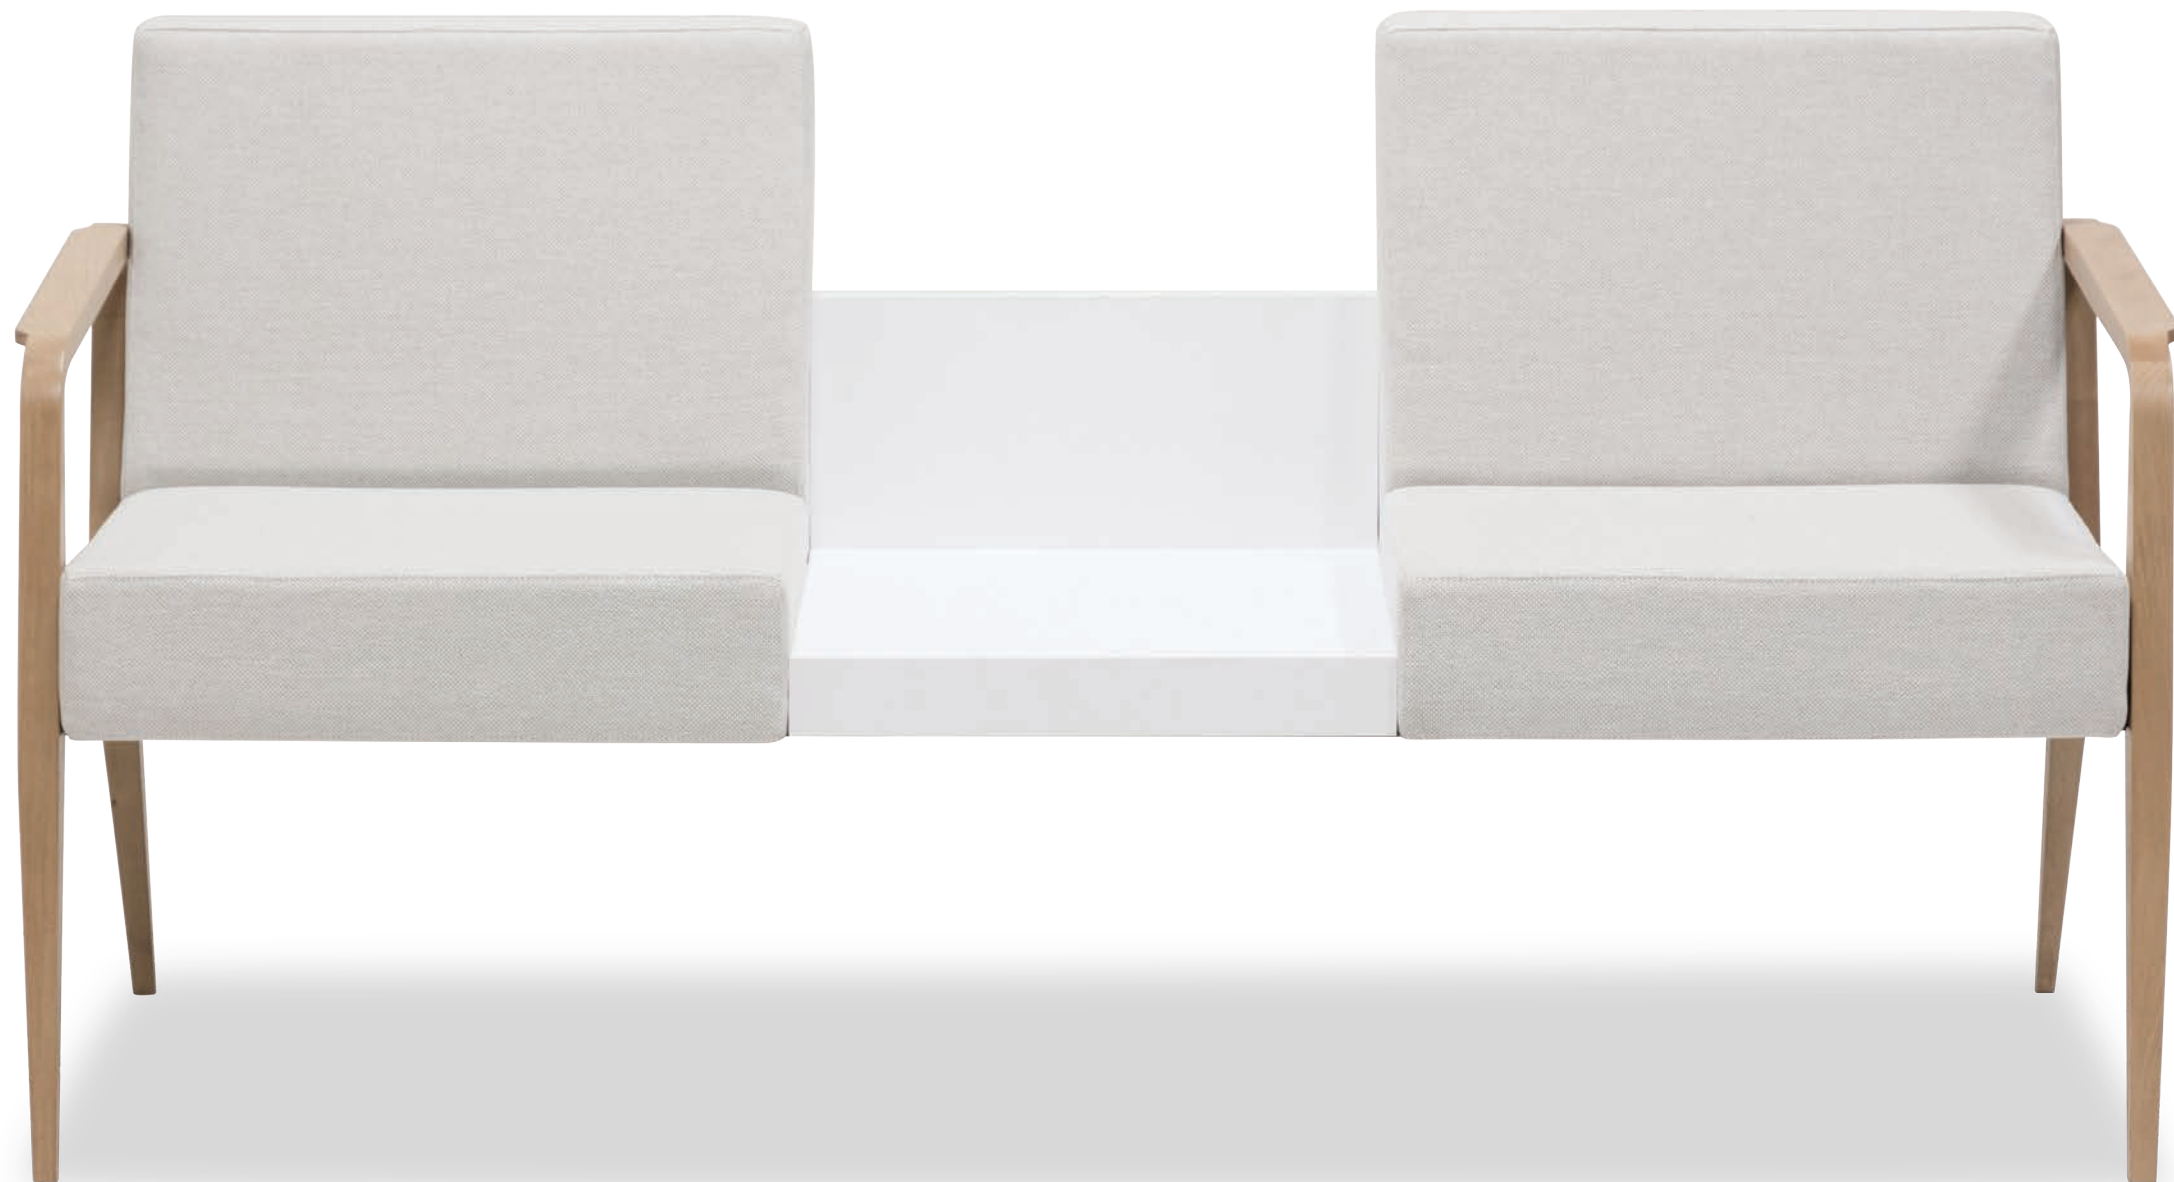

Viggo Tandem