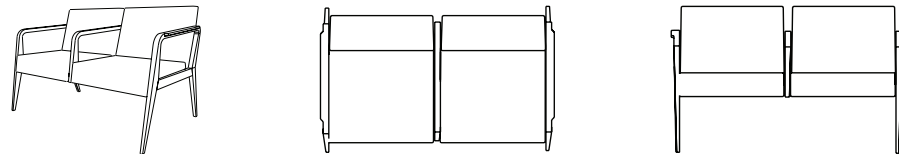

Viggo Lounge

Viggo Lounge

Viggo Lounge

Technical Specs

240 Full tandem chair
26" w x 30" d x 31" h
seat height: 17"
seat depth: 18"
arm height: 26"

240b Full tandem bariatric
34" w x 30" d x 31" h
seat height: 17"
seat depth: 18"
arm height: 26"

240acca Tandem loveseat
49" w x 30" d x 31" h
seat height: 17"
seat depth: 18"
arm height: 26"

240acaca Tandem loveseat intermediate arm
49" w x 30" d x 31" h
seat height: 17"
seat depth: 18"
arm height: 26"

240actca Tandem chairs with center table
66" w x 30" d x 31" h
seat height: 17"
seat depth: 18"
arm height: 26"

Technical Specs

242u Lounge chair
28" w x 30" d x 34" h
seat height: 17"
seat depth: 20"
arm height: 25"

242a Lounge open arm chair
28" w x 30" d x 34" h
seat height: 17"
seat depth: 20"
arm height: 25"

242ab Lounge bariatric
36" w x 30" d x 34" h
seat height: 17"
seat depth: 20"
arm height: 25"

242uccu Lounge loveseat
50" w x 30" d x 34" h
seat height: 17"
seat depth: 20"
arm height: 25"