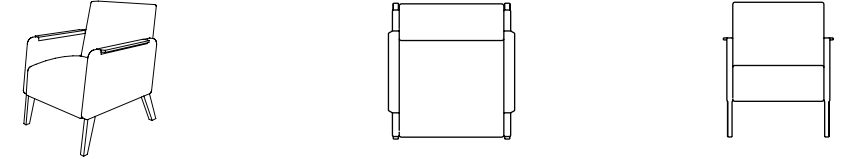

Viggo Lounge

Viggo Lounge

Viggo Lounge

Technical Specs

240 Full tandem chair
26" w x 30" d x 31" h
seat height: 17"
seat depth: 18"
arm height: 26"

240b Full tandem bariatric
34" w x 30" d x 31" h
seat height: 17"
seat depth: 18"
arm height: 26"

240acca Tandem loveseat
49" w x 30" d x 31" h
seat height: 17"
seat depth: 18"
arm height: 26"

240acaca Tandem loveseat intermediate arm
49" w x 30" d x 31" h
seat height: 17"
seat depth: 18"
arm height: 26"

240actca Tandem chairs with center table
66" w x 30" d x 31" h
seat height: 17"
seat depth: 18"
arm height: 26"

Technical Specs

242u Lounge chair
28" w x 30" d x 34" h
seat height: 17"
seat depth: 20"
arm height: 25"

242a Lounge open arm chair
28" w x 30" d x 34" h
seat height: 17"
seat depth: 20"
arm height: 25"

242ab Lounge bariatric
36" w x 30" d x 34" h
seat height: 17"
seat depth: 20"
arm height: 25"

242uccu Lounge loveseat
50" w x 30" d x 34" h
seat height: 17"
seat depth: 20"
arm height: 25"