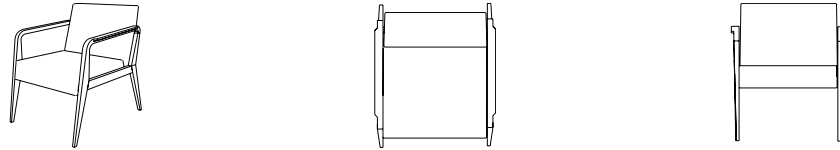

Viggo Lounge

Viggo Lounge

Viggo Lounge

Technical Specs

240 Full tandem chair
26" w x 30" d x 31" h
seat height: 17"
seat depth: 18"
arm height: 26"

240b Full tandem bariatric
34" w x 30" d x 31" h
seat height: 17"
seat depth: 18"
arm height: 26"

240acca Tandem loveseat
49" w x 30" d x 31" h
seat height: 17"
seat depth: 18"
arm height: 26"

240acaca Tandem loveseat intermediate arm
49" w x 30" d x 31" h
seat height: 17"
seat depth: 18"
arm height: 26"

240actca Tandem chairs with center table
66" w x 30" d x 31" h
seat height: 17"
seat depth: 18"
arm height: 26"

Technical Specs

242u Lounge chair
28" w x 30" d x 34" h
seat height: 17"
seat depth: 20"
arm height: 25"

242a Lounge open arm chair
28" w x 30" d x 34" h
seat height: 17"
seat depth: 20"
arm height: 25"

242ab Lounge bariatric
36" w x 30" d x 34" h
seat height: 17"
seat depth: 20"
arm height: 25"

242uccu Lounge loveseat
50" w x 30" d x 34" h
seat height: 17"
seat depth: 20"
arm height: 25"