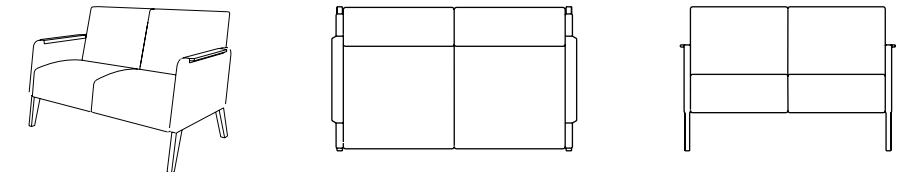

Viggo Lounge

Viggo Lounge

Viggo Lounge

Technical Specs

240 Full tandem chair
26" w x 30" d x 31" h
seat height: 17"
seat depth: 18"
arm height: 26"

240b Full tandem bariatric
34" w x 30" d x 31" h
seat height: 17"
seat depth: 18"
arm height: 26"

240actca Tandem chairs with center table
66" w x 30" d x 31" h
seat height: 17"
seat depth: 18"
arm height: 26"

Technical Specs

242u Lounge chair
28" w x 30" d x 34" h
seat height: 17"
seat depth: 20"
arm height: 25"

242a Lounge open arm chair
28" w x 30" d x 34" h
seat height: 17"
seat depth: 20"
arm height: 25"

242ab Lounge bariatric
36" w x 30" d x 34" h
seat height: 17"
seat depth: 20"
arm height: 25"

242uccu Lounge loveseat
50" w x 30" d x 34" h
seat height: 17"
seat depth: 20"
arm height: 25"

242acca Lounge open arm loveseat
50" w x 30" d x 34" h
seat height: 17"
seat depth: 20"
arm height: 25"