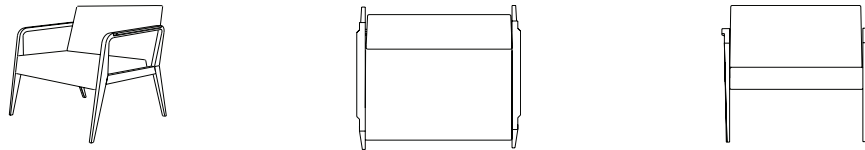

Viggo Lounge

Viggo Lounge

Viggo Lounge

Technical Specs

240 Full tandem chair
26" w x 30" d x 31" h
seat height: 17"
seat depth: 18"
arm height: 26"

240b Full tandem bariatric
34" w x 30" d x 31" h
seat height: 17"
seat depth: 18"
arm height: 26"

240acca Tandem loveseat
49" w x 30" d x 31" h
seat height: 17"
seat depth: 18"
arm height: 26"

240acaca Tandem loveseat intermediate arm
49" w x 30" d x 31" h
seat height: 17"
seat depth: 18"
arm height: 26"

240actca Tandem chairs with center table
66" w x 30" d x 31" h
seat height: 17"
seat depth: 18"
arm height: 26"

Technical Specs

242u Lounge chair
28" w x 30" d x 34" h
seat height: 17"
seat depth: 20"
arm height: 25"

242a Lounge open arm chair
28" w x 30" d x 34" h
seat height: 17"
seat depth: 20"
arm height: 25"

242ab Lounge bariatric
36" w x 30" d x 34" h
seat height: 17"
seat depth: 20"
arm height: 25"

242uccu Lounge loveseat
50" w x 30" d x 34" h
seat height: 17"
seat depth: 20"
arm height: 25"