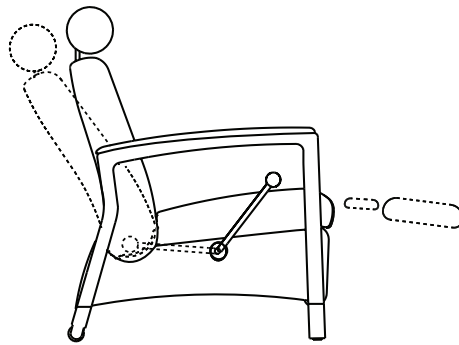

Catesby

Lounger

With its clean lines and open appearance, the Catesby Lounger combines the comfort of a recliner with the smaller scale and lighter aesthetics of a lounge chair. It is a perfect seating solution for public areas and patient rooms alike. The Catesby lounger is part of the Catesby Collection which includes waiting room, lounge seating, tables and case goods.

Dimensions

front

left side

top

Catesby Lounger

Model	Short Description	W	D	RD	H	SW	SD	SH	AH	WT	YDG	WT CAP
339-15.5	recliner, lounger	31	36	72	42	24	21	18	24	113 lbs	4 yds	350 lbs