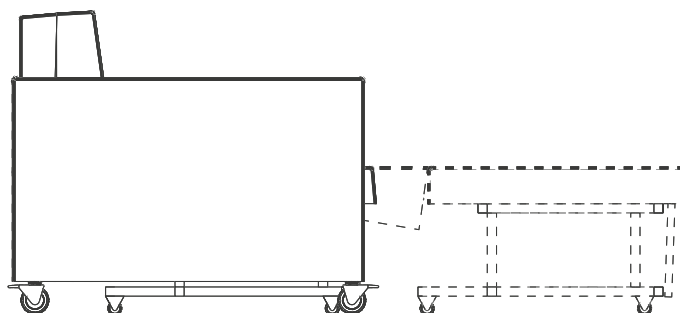

Stay 88

Sleeper Chair, Double Sleeper, and Loveseat

The 88 Sleeper is a wall saver and there is no wasted space. When opened, the overall length of the chair is the same as the length of the sleeping surface. Very easy and intuitive conversion. Just pull on the handle under the seat. Weight capacity of 500lbs.

Dimensions

front

left side

Stay 88 Sleeper

Model	Short Description	W	D	RD	H	SW	SD	SH	AH	YDG	WT CAP
570-88	Stay 88, single sleeper chair	32	36	74	38	25	24	18	24	6	500 lbs
570-88-2	Stay 88, double sleeper	57	36	74	38	25	24	18	24	9	500 lbs
570-88-P60	Stay 88, loveseat	60	36	74	38	55	24	18	24	12	500 lbs